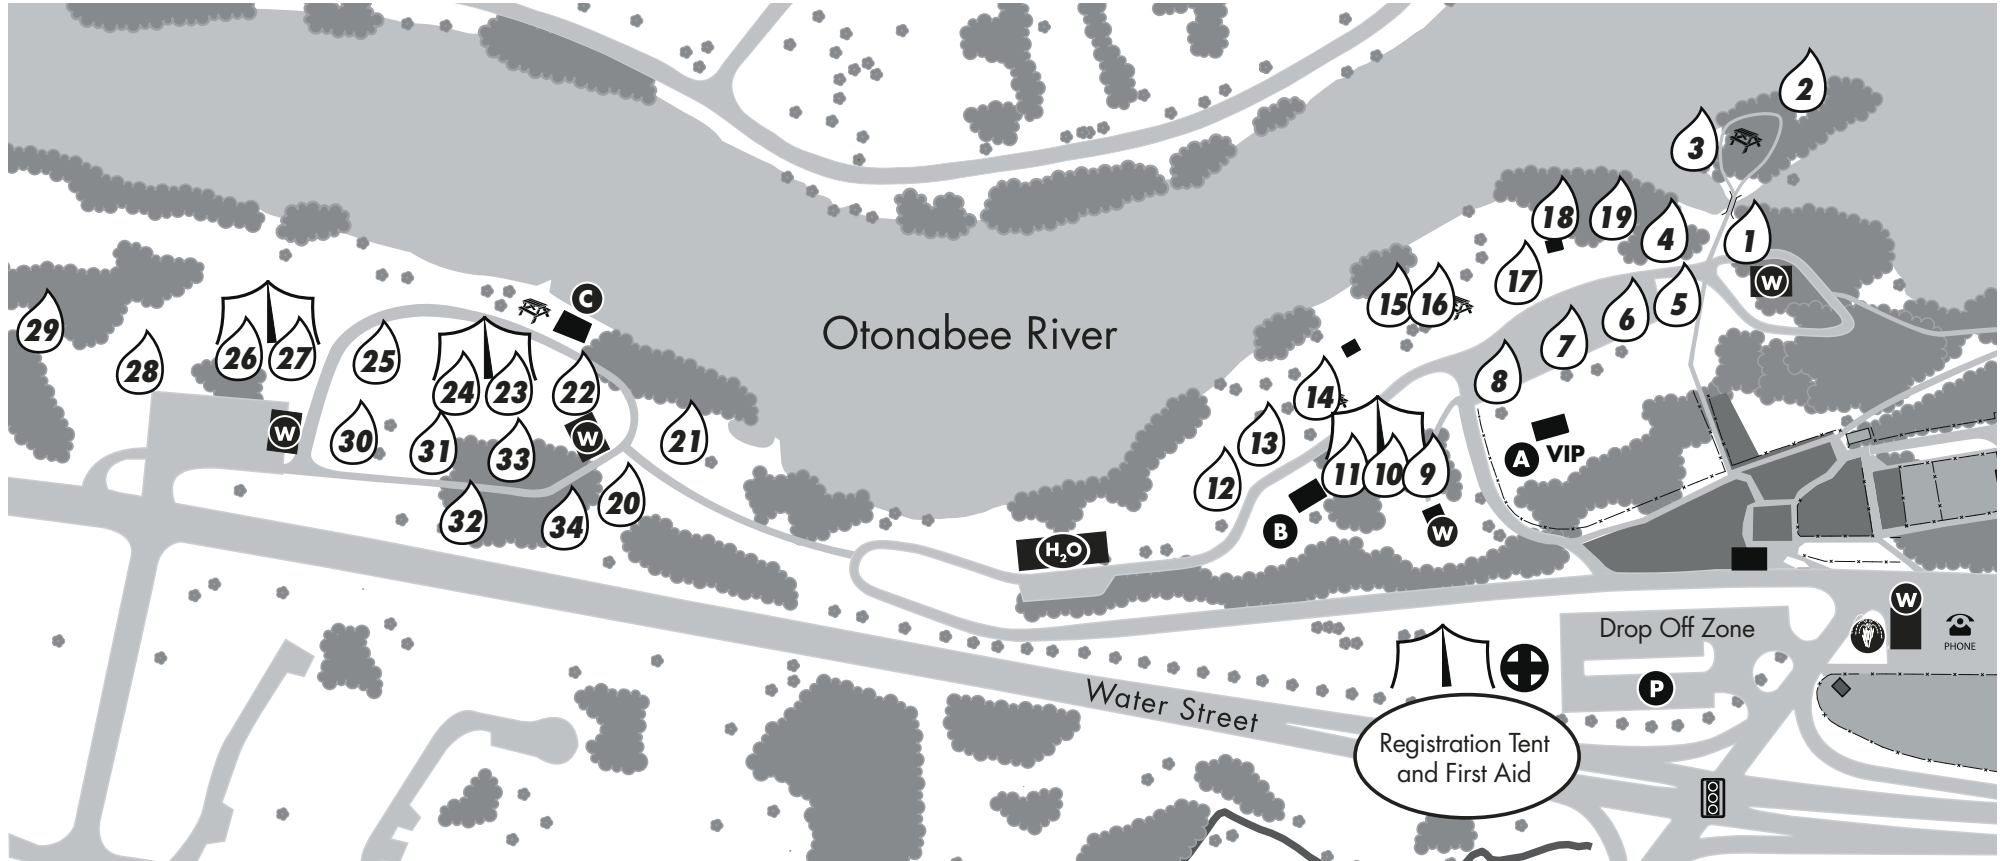

2015 Activity Centres

FESTIVAL ACTIVITIES

- | | | | |
|---------------------------------------|-------------------------------|-------------------------------|-----------------------------|
| 1 Watershed Education | 9 Go With The Flow | 18 3 P's | 27 Wild Rice Dance Off |
| 2 West Nile Lookout! | 10 Royal Flush | 19 D.O. the Limbo | 28 Off I Go |
| 3 Conservation Catch! | 11 2 Times a Day | 20 Green Roof | 29 Rollin' Through the Shed |
| 4 Healthy Shorelines = Healthy Rivers | 12 Photo Splash | 21 Otterly Amazing | 30 Gchi-Nbi |
| 5 Pioneer Water Race | 13 No Water Off a Duck's Back | 22 Somethin' Fishy's Goin' On | 31 The Great Water Race |
| 6 Marine Safety | 14 Osprey Survivor | 23 Inspector H ₂ O | 32 Tapping the Source |
| 7 Great Water Migration | 15 Doing the Laundry | 24 Stay Clear, Stay Safe | 33 Lather Up |
| 8 Well Drill It | 16 Down the Sewer | 25 SpongeBog Frog | 34 Septic Sights |
| | 17 Fun With Freezing | 26 Power of Water | |

MAP LEGEND

- | | |
|---------------------------------------|----------------|
| A Picnic Shelter 1 | Walking Paths |
| B Picnic Shelter 2 | Public Roads |
| C Picnic Shelter 3 | Fences |
| PHONE Phone | Park Buildings |
| H ₂ O Water Refill Station | Washrooms |
| | Parking |
| | First Aid |